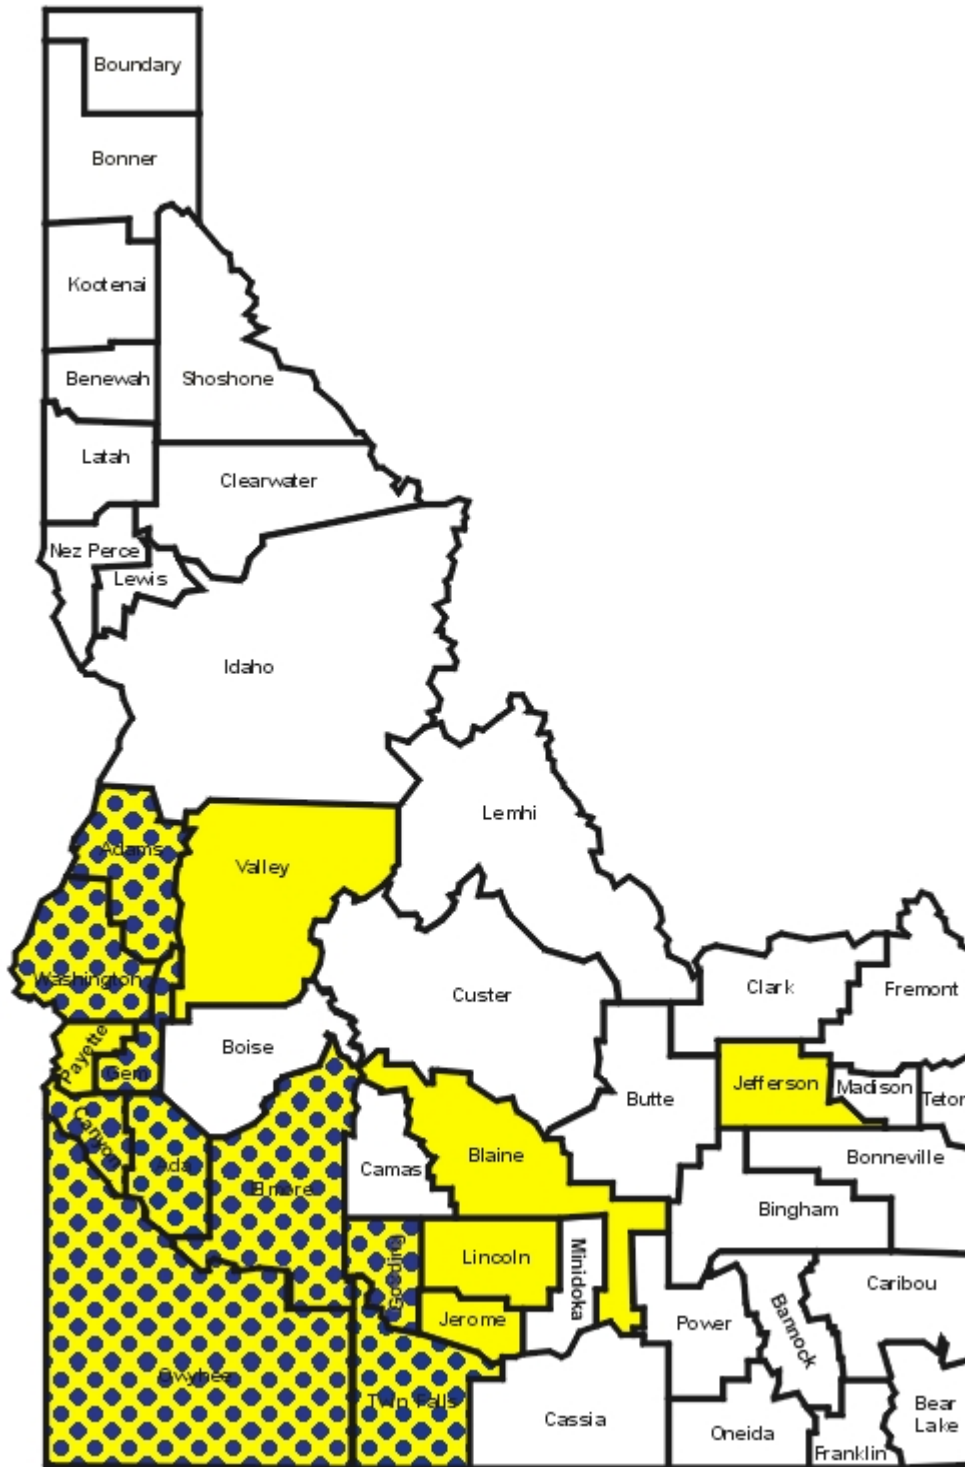

This map displays West Nile virus surveillance findings by county in Idaho. The date the information is updated is designated at the top of the table below West Nile virus may be present in additional counties but undetected through current surveillance efforts; therefore preventing mosquito bites is important regardless of where you live in Idaho.

WNV – Positive Surveillance Findings by Idaho County
Final Provisional WNV Case Counts for 2005

Type	County	Date Reported	Age Group	Gender	Type	COUNTY	Date Reported
HUMAN	ADA	8/13/2005	50s	Male	HORSE	CANYON	7/19/2005
HUMAN	ADA	8/31/2005	40s	Female	MOSQUITO POOL	CANYON	7/19/2005
HUMAN	OWYHEE	8/31/2005	50s	Male	MOSQUITO POOL	CANYON	7/20/2005
HUMAN	WASHINGTON	9/2/2005	50S	Female			
HUMAN	GEM	9/6/2005	50s	Female	HORSE	GOODING	7/22/2005
HUMAN	GOODING	9/6/2005	60s	Female	HORSE	OWYHEE	7/27/2005
HUMAN	ADAMS	9/6/2005	30s	Male	HORSE	CANYON	7/29/2005
HUMAN	CANYON	9/8/2005	50s	Female	HORSE	GOODING	8/11/2005
HUMAN	CANYON	9/8/2005	50s	Male	AVIAN	CANYON	8/5/2005
HUMAN	TWIN FALLS	9/13/2005	30s	Male	AVIAN	GEM	8/5/2005
HUMAN	ELMORE	9/13/2005	50s	Female	MOSQUITO POOL	PAYETTE	8/5/2005
HUMAN	GEM	9/13/2005	40s	Female	HORSE	OWYHEE	8/11/2005
HUMAN	TWIN FALLS	9/2005	60s	Male	MOSQUITO POOL	CANYON	8/8/2005
					HORSE	CANYON	8/11/2005
					HORSE	GEM	8/11/2005
					HORSE	GOODING/CAMAS BORDER	8/12/2005
					HORSE	GOODING	8/15/2005
					MOSQUITO POOL	GEM	8/15/2005
					AVIAN	ADA	8/16/2005
					HORSE	GOODING	8/16/2005
					HORSE	CANYON	8/16/2005
					MOSQUITO POOL	CANYON	8/16/2005
					HORSE	GEM	8/17/2005
					HORSE	OWYHEE	8/17/2005
					AVIAN	CANYON	8/16/2005
					MOSQUITO POOL	CANYON	8/11/2005
					MOSQUITO POOL	PAYETTE	8/11/2005
					AVIAN	ADA	8/19/2005
					AVIAN	ADA	8/19/2005
					AVIAN	LINCOLN	8/23/2005
					HORSE	WASHINGTON	8/23/2005
					HORSE	GEM	8/23/2005
					HORSE	GEM	8/23/2005