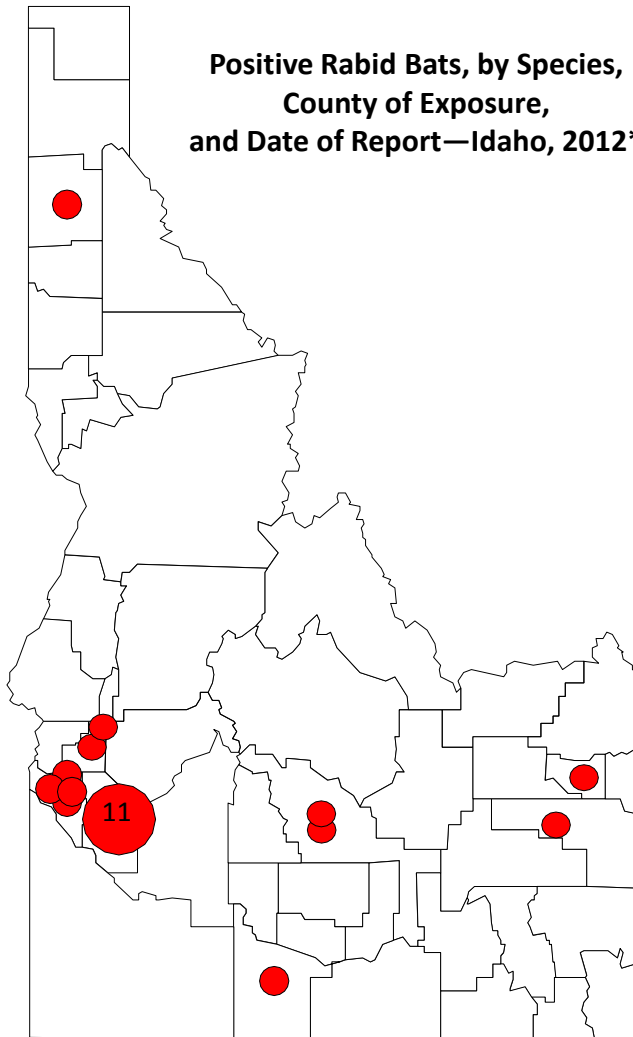

**Positive Rabid Bats, by Species,
County of Exposure,
and Date of Report—Idaho, 2012***

● = 1 bat, unless otherwise noted

Bat #	County	Bat Species	Date of Report
1	Ada	Silver-haired	5/30/2012
2	Canyon	Spotted	6/18/2012
3	Canyon	Big-brown	7/3/2012
4	Kootenai	Big-brown	7/3/2012
5	Twin Falls	Western long-eared myotis	7/10/2012
6	Canyon	Big-brown	7/18/2012
7	Ada	Hoary	8/2/2012
8	Ada	Big brown	8/7/2012
9	Ada	Hoary	8/8/2012
10	Blaine	Western long-eared myotis	8/13/2012
11	Madison	Western long-eared myotis	8/21/2012
12	Blaine	Silver-haired	8/22/2012
13	Ada	Hoary	8/27/2012
14	Ada	Hoary	9/14/2012
15	Ada	Hoary	9/14/2012
16	Ada	Hoary	9/14/2012
17	Gem	Hoary	9/19/2012
18	Gem	Hoary	9/19/2012
19	Bonneville	Hoary	9/21/2012
20	Ada	Hoary	9/21/2012
21	Caldwell	Silver-haired	9/25/2012
22	Ada	Hoary	10/10/2012
23	Ada	Silver-haired	10/15/2012